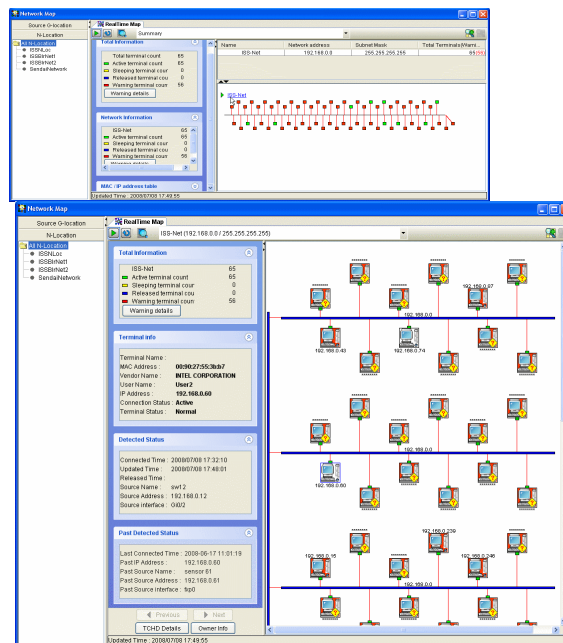

Network Map

ISS Services

Network applications

Network Management

Network Security

Process Management applications

Competency Management

Project and Process Management

Contact us

Intelligent Software Solutions

2-A, 3rd Floor,
Sobha Alexander Plaza,
Commissariat Road,
Bangalore – 560 025

Ph.No: +91– 80–25320505

e-Mail: iss@iss.co.in

© Copyright Cyber solutions

Solution

ISS provided a solution with summary map for all networks on one panel. The network device interface status is highlighted in different colors. A detailed map of a network can be viewed. A concept of Reference Network Map was designed and developed. The reference map ensures preserving the position of network devices whenever the map is generated.

Challenge

- Our Network security product development partner was facing a unique problem of displaying several thousand networked devices with different connection status values on a real-time on one panel.
- Displaying large number of devices was difficult due to memory constraints.
- The network map should be editable for the device type and its position. The edited map should retain its position whenever the map is generated.

Benefit

- The end user can view the status of terminals (unregistered) and observe the details of the network map.
- The users can quickly locate the network element on the newly generated map by using reference Map.
- The users can see the network map of 1,00,000 terminals.